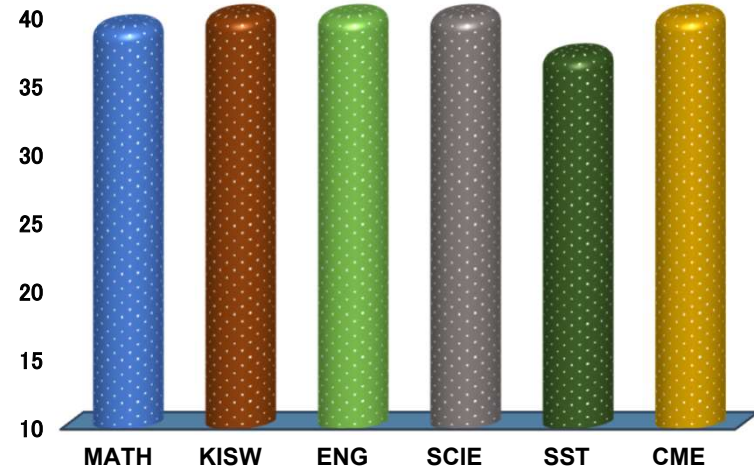

JUNIOR SCHOLAR

REGION: MOROGORO

SCHOOL AVERAGE

40.5

DISTRICT: MVOMERO

SUBJECT AND GRADE PERFORMANCE ANALYSIS

SUBJECT RANKING

KISWAHILI	43.5	87%	1
SCIENCE	41.6	83%	2
CIVIC AND MORAL EDUCATION	41.2	82%	3
ENGLISH	40.1	80%	4
MATHEMATICS	39.3	79%	5
SOCIAL STUDIES	37.1	74%	6

SUBJECT GRADE ANALYSIS

SUBJECT/GRADE	A	B	C	D	F
MATHEMATICS	17	12	6	0	0
KISWAHILI	28	7	0	0	0
ENGLISH	17	17	1	0	0
SCIENCE	20	12	3	0	0
SOCIAL STUDIES	12	18	5	0	0
CIVIC AND MORAL	23	10	2	0	0

OVERALL GRADE ANALYSIS

Grade	Count	Total	Percentage
A	18	35	22%
B	17		21%
C	0		0%
D	0		0%
F	0		0%

CHART SUBJECT ANALYSIS

BOYS VS GIRLS PERFORMANCE

	SAT		SAT	35
	18		17	
	41%		40%	

Category	Count	Percentage
REGISTERED	35	100%
SEATED	35	100%
ABSENTEES	0	0%
PASSED	35	100%
FAILED	0	0%